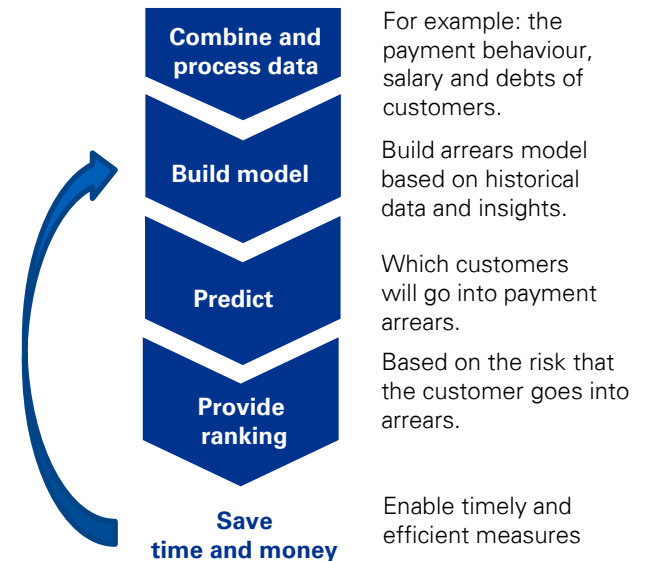

ESKAPADE

Makes operations smarter and more efficient by setting data-driven priorities

Business Context

Companies have access to ever increasing amounts of data. Eskapade can help them create a large competitive advantage by make optimal use of the possibilities of Big Data.

KPMG Solution

ESKAPADE saves valuable time, money, and resources by making operations smarter and more efficient. It makes data-driven predictions and sets priorities, enabling pro-active measures.

Added Value

- Finds relations and predictions that people cannot find by hand
- Intuitive dashboard with ranking and data-driven motivation
- Enables proactive and efficient follow-up measures
- Saves valuable time and resources

How it Works

Actively collect feedback from end-users to improve recommender model over time.